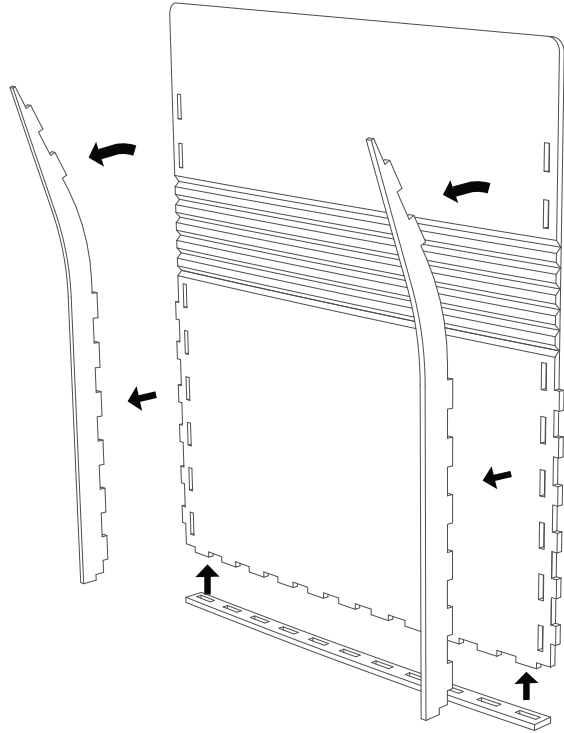

INSTALLATION INSTRUCTIONS

HOODY

PARTS & HARDWARE

SCREEN
QUANTITY: 1U

RETURN SCREEN
QUANTITY: 2U

SCREEN RIB
QUANTITY: 2U

TOP RETURN TRIM
QUANTITY: 2U

SCREEN TRIM
QUANTITY: 2U

BOTTOM RETURN TRIM
QUANTITY: 2U

*Images reflect typical hardware options. Please refer to packing list for items & quantities specific to your order

RECOMMENDED TOOLS
No tools are needed.

INSTALLATION INSTRUCTIONS

HOODY

- 1 Insert the tabs of SCREEN RIBS and SCREEN TRIM into the slots of the SCREEN.

- 2 Place the BOTTOM & TOP RETURN TRIMS into the RETURN SCREEN.

INSTALLATION INSTRUCTIONS

HOODY

- 3** Assembly the RETURN SCREENS and SCREEN together.