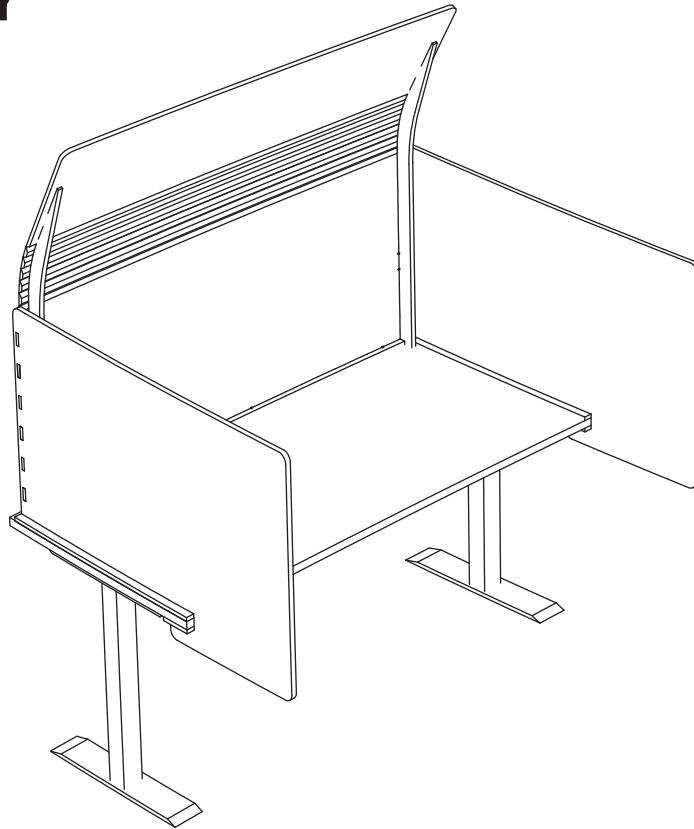

INSTALLATION INSTRUCTIONS

HOODY

PARTS & HARDWARE

SCREEN
QUANTITY: 1U

RETURN SCREEN
QUANTITY: 2U

SCREEN RIB
QUANTITY: 2U

TOP RETURN TRIM
QUANTITY: 2U

SCREEN TRIM
QUANTITY: 2U

HOODY

- 1 Insert the tabs of SCREEN RIBS and SCREEN TRIM into the slots of the SCREEN.

- 2 Place the BOTTOM & TOP RETURN TRIMS into the RETURN SCREEN.

INSTALLATION INSTRUCTIONS

HOODY

- 3** Assembly the RETURN SCREENS and SCREEN together.