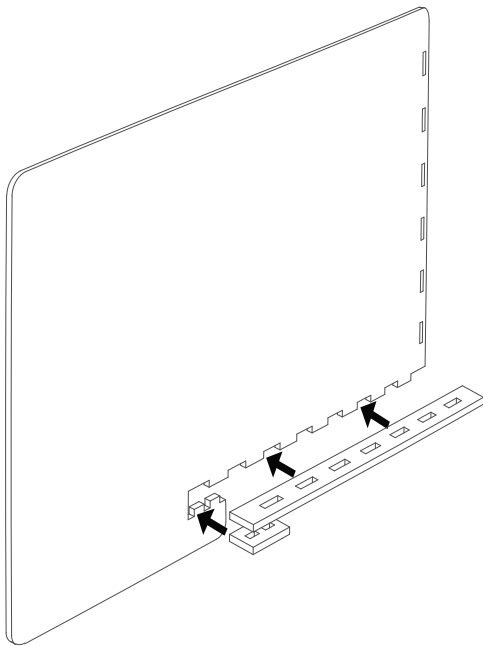

INSTALLATION INSTRUCTIONS

HOODY

PARTS & HARDWARE

SCREEN
QUANTITY: 1U

RETURN SCREEN
QUANTITY: 2U

SCREEN RIB
QUANTITY: 2U

TOP RETURN TRIM
QUANTITY: 2U

SCREEN TRIM
QUANTITY: 2U

BOTTOM RETURN TRIM
QUANTITY: 2U

*Images reflect typical hardware options. Please refer to packing list for items & quantities specific to your order

RECOMMENDED TOOLS
No tools are needed.

INSTALLATION INSTRUCTIONS

HOODY

- 1 Insert the tabs of SCREEN RIBS and SCREEN TRIM into the slots of the SCREEN.

- 2 Place the BOTTOM & TOP RETURN TRIMS into the RETURN SCREEN.

INSTALLATION INSTRUCTIONS

HOODY

- 3** Assembly the RETURN SCREENS and SCREEN together.